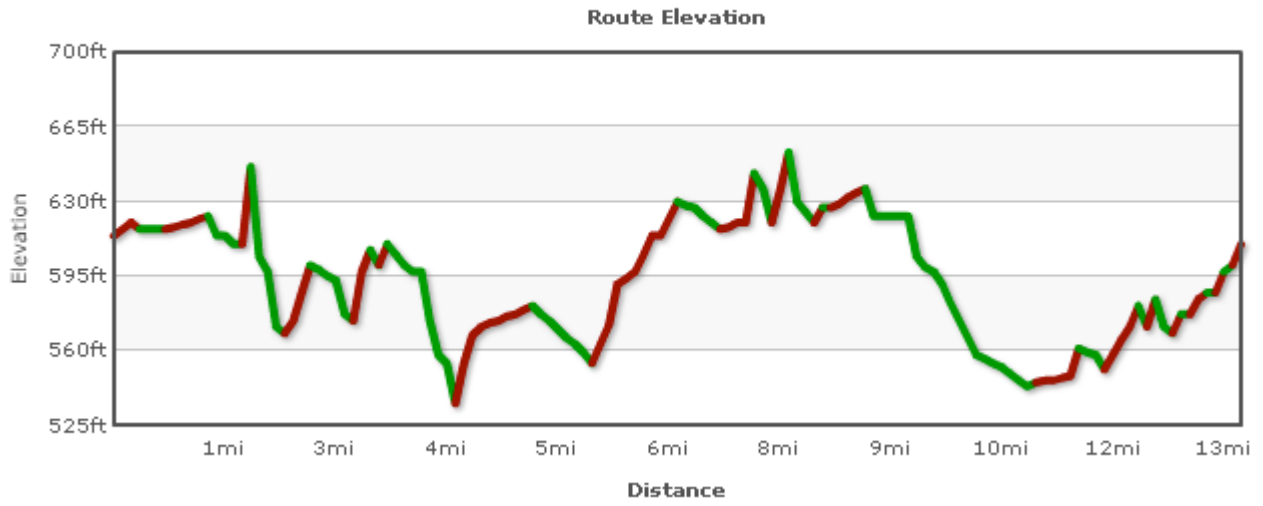

Track Day Short Ride

Starting Point: Summit Point Motor Sports Park, Summit Point, WV
Address: 201 Motorsports Park Cir, Summit Point, WV 25446

Pace: 14 -16 mph **Distance:** 13 Miles **Terrain:** Some Hills **Regroup:** Frequent

* All Distances are Approximate *

Total	Dist.	Turn	Street
0	0		Start: Leave SPMP Entrance, make a RIGHT 
3.04	3.04		RIGHT on Lloyd Rd
5.48	2.44		RIGHT on Withers Larue
7.06	1.58		Cross Leetown RD
10.09	3.03		RIGHT on Crums Church Rd
10.56	0.47		RIGHT on Old Charles Town Rd
12.86	2.32		RIGHT on Summit Point pike
12.99	0.13		End at SPMP Entrance

Elevation

Total Climb: 428ft

Total Descent: 428ft