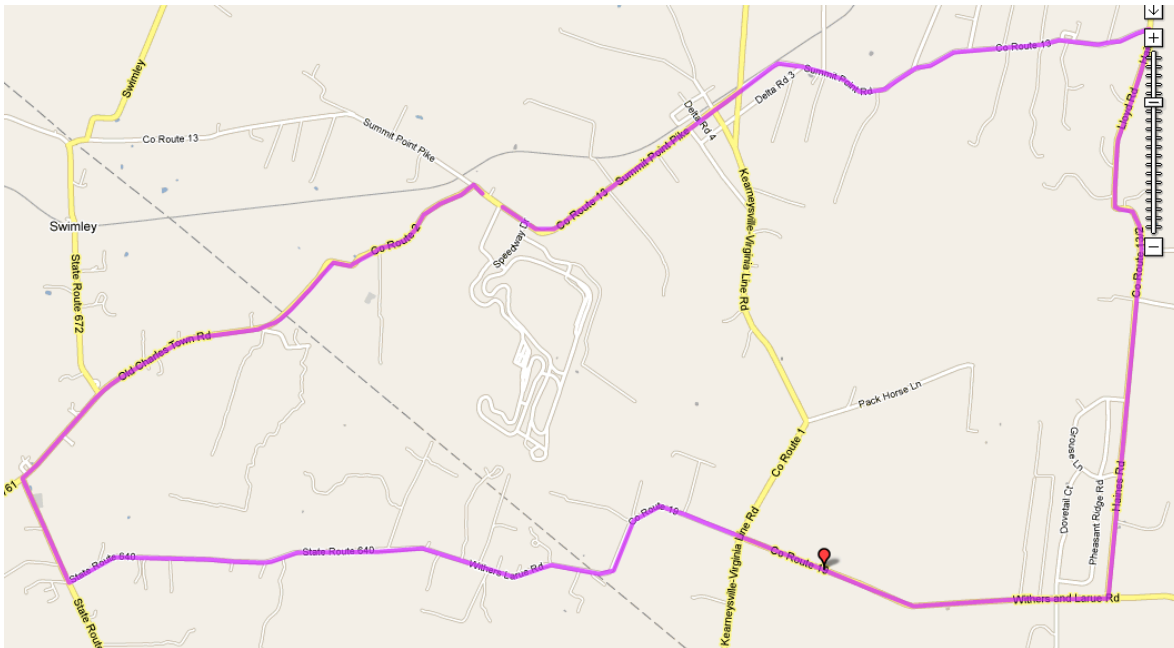

Track Day Short Ride

Starting Point: Summit Point Motor Sports Park, Summit Point, WV
Address: 201 Motorsports Park Cir, Summit Point, WV 25446

Pace: 14 -16 mph **Distance:** 13 Miles **Terrain:** Some Hills **Regroup:** Frequent

* All Distances are Approximate *

Total	Dist.	Turn	Street
0	0		Start: Leave SPMP Entrance, make a RIGHT 
3.04	3.04		RIGHT on Lloyd Rd
5.48	2.44		RIGHT on Withers Larue
7.06	1.58		Cross Leetown RD
10.09	3.03		RIGHT on Crums Church Rd
10.56	0.47		RIGHT on Old Charles Town Rd
12.86	2.32		RIGHT on Summit Point pike
12.99	0.13		End at SPMP Entrance

Elevation

Total Climb: 428ft

Total Descent: 428ft